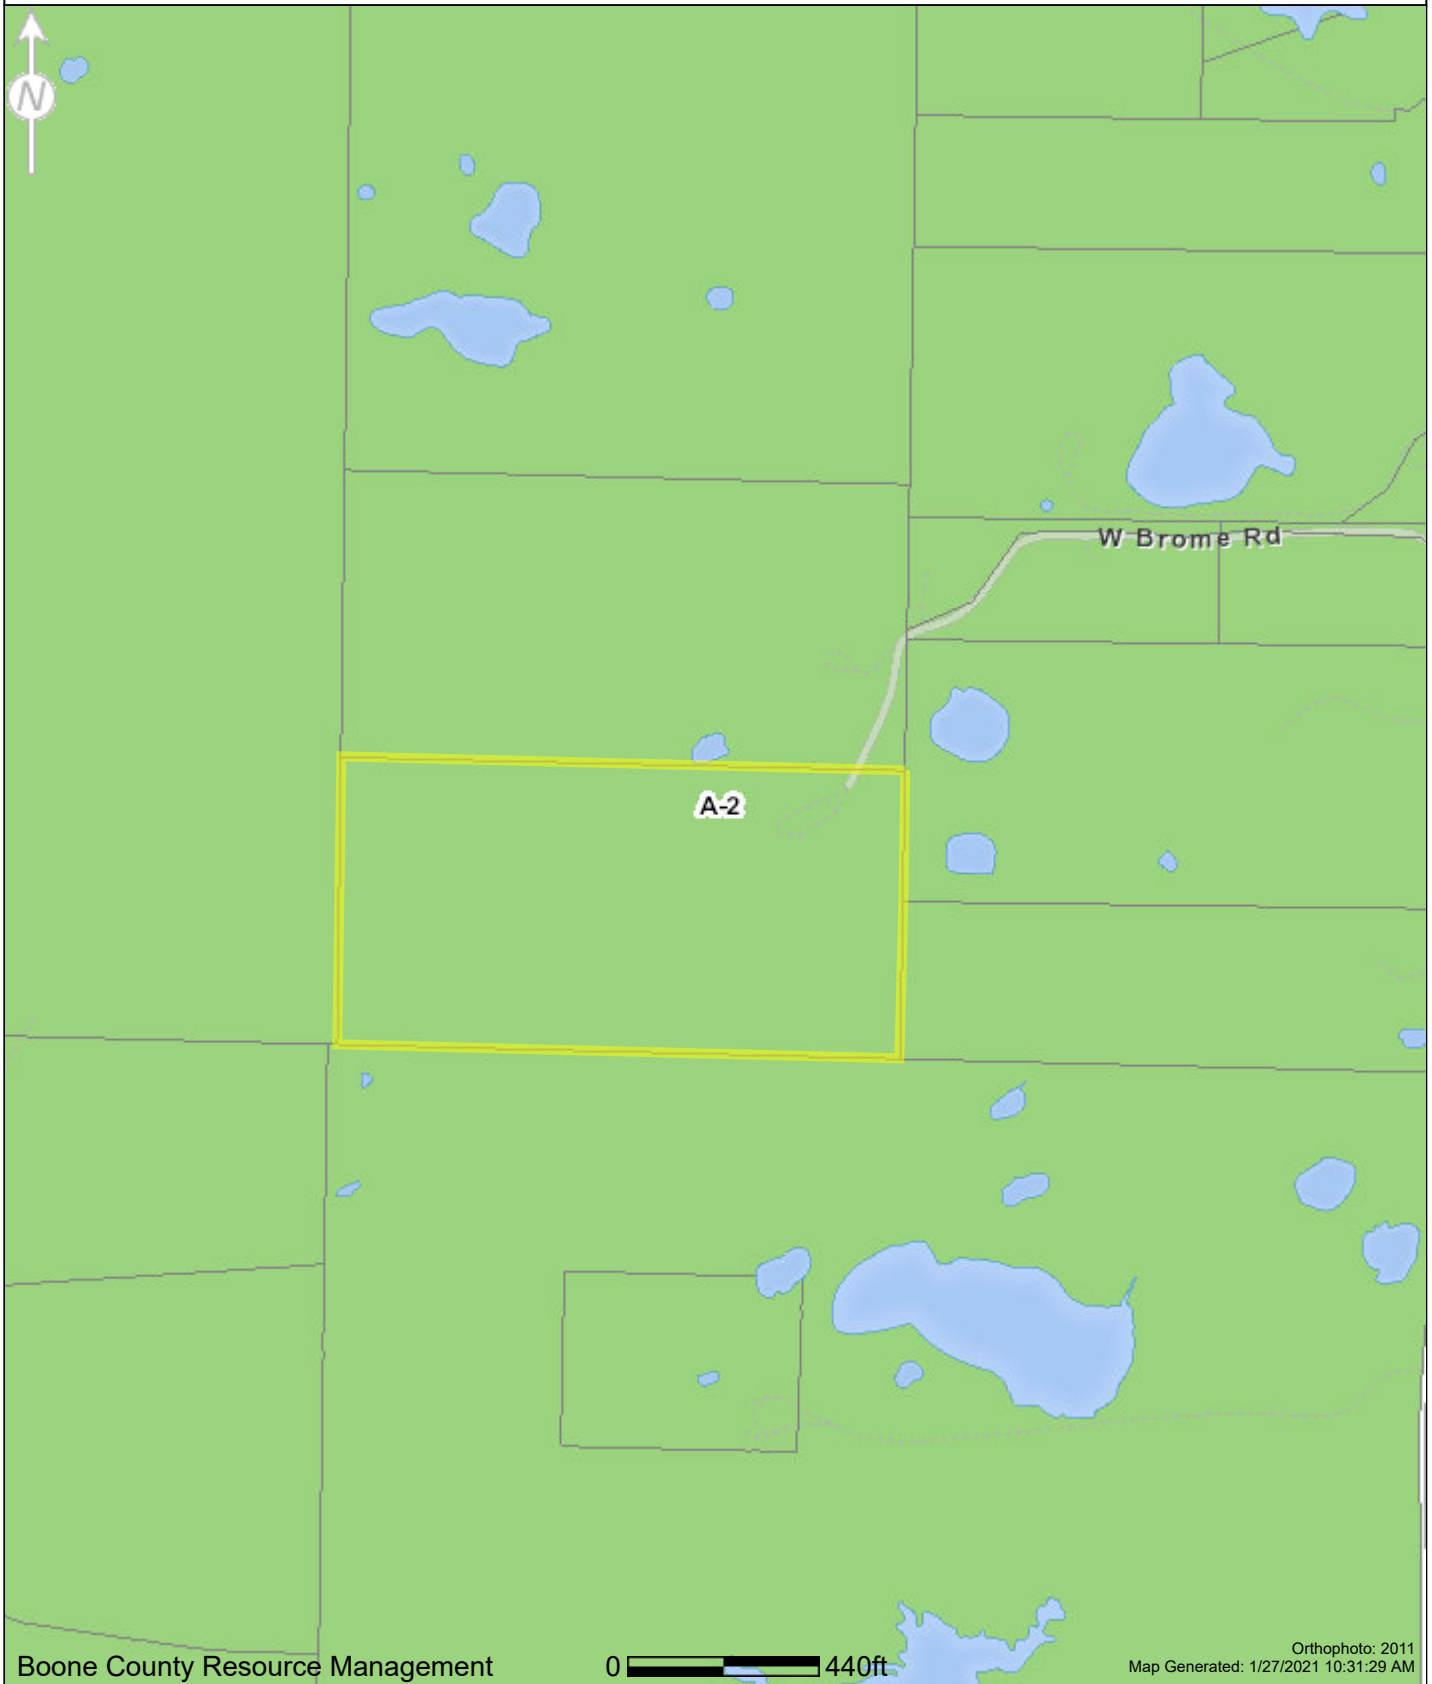

Boone County Zoning Map

Prepared by the Boone County Resource Management, (573) 886-4330

Boone County Resource Management

0 440ft

Orthophoto: 2011
Map Generated: 1/27/2021 10:31:29 AM

ATTENTION!!

DISCLAIMER; READ CAREFULLY: These maps were prepared for the inventory of real property based on the utilization of deeds, plans, and/or supportive data. In addition, map files are frequently changed to reflect changes in boundaries, lot lines and other geographic features resulting from changes in ownership, development and other causes. The existence, dimension, and location of features, as well as other information, should not be relied upon for any purpose without actual field verification. The County of Boone makes no warranty of any kind concerning the completeness or accuracy of information contained on these maps and assumes no liability or responsibility for the use or reuse of these maps by persons not affiliated with Boone County. Use of these maps by any person not affiliated with Boone County constitutes agreement by the user to assume full liability and responsibility for the verification of the accuracy of information shown on these maps.